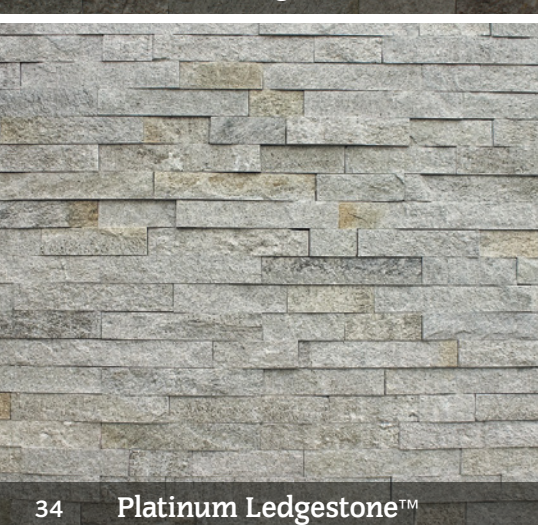

Virginia Ledgestone Panel

Silver Ledgestone Panel

London™ Panel

Ironwood™ Panel

Virginia Ledgestone Panels

Ironwood™ Panels

London™ Panels

Silver LedgeStone Panels

Virginia LedgeStone Panels
Hearthstone and Mantle: Indiana Rockface

Dimensional Ledgestone

Bronze Ledgestone™

Copper Ledgestone™

Nickel Ledgestone™

Platinum Ledgestone™

Copper Ledgestone™

Photo courtesy of Hart DeNoble Builders
and The Wedding Flashers Photography.