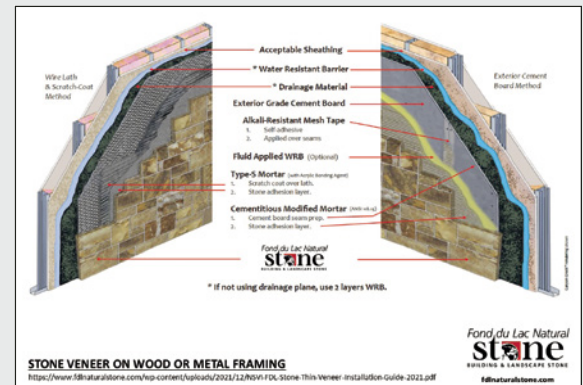

Detail Drawings

Detailed drawings for Fond du Lac Natural Stone application on a variety of surfaces can be found at: <https://www.fdl-naturalstone.com/architects-specifications/>

Stone Veneer on Wood or Metal Framing