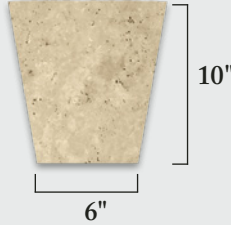

Keystone

1" thickness for all.

Accessories available in Buff and Golden

Buff

Golden